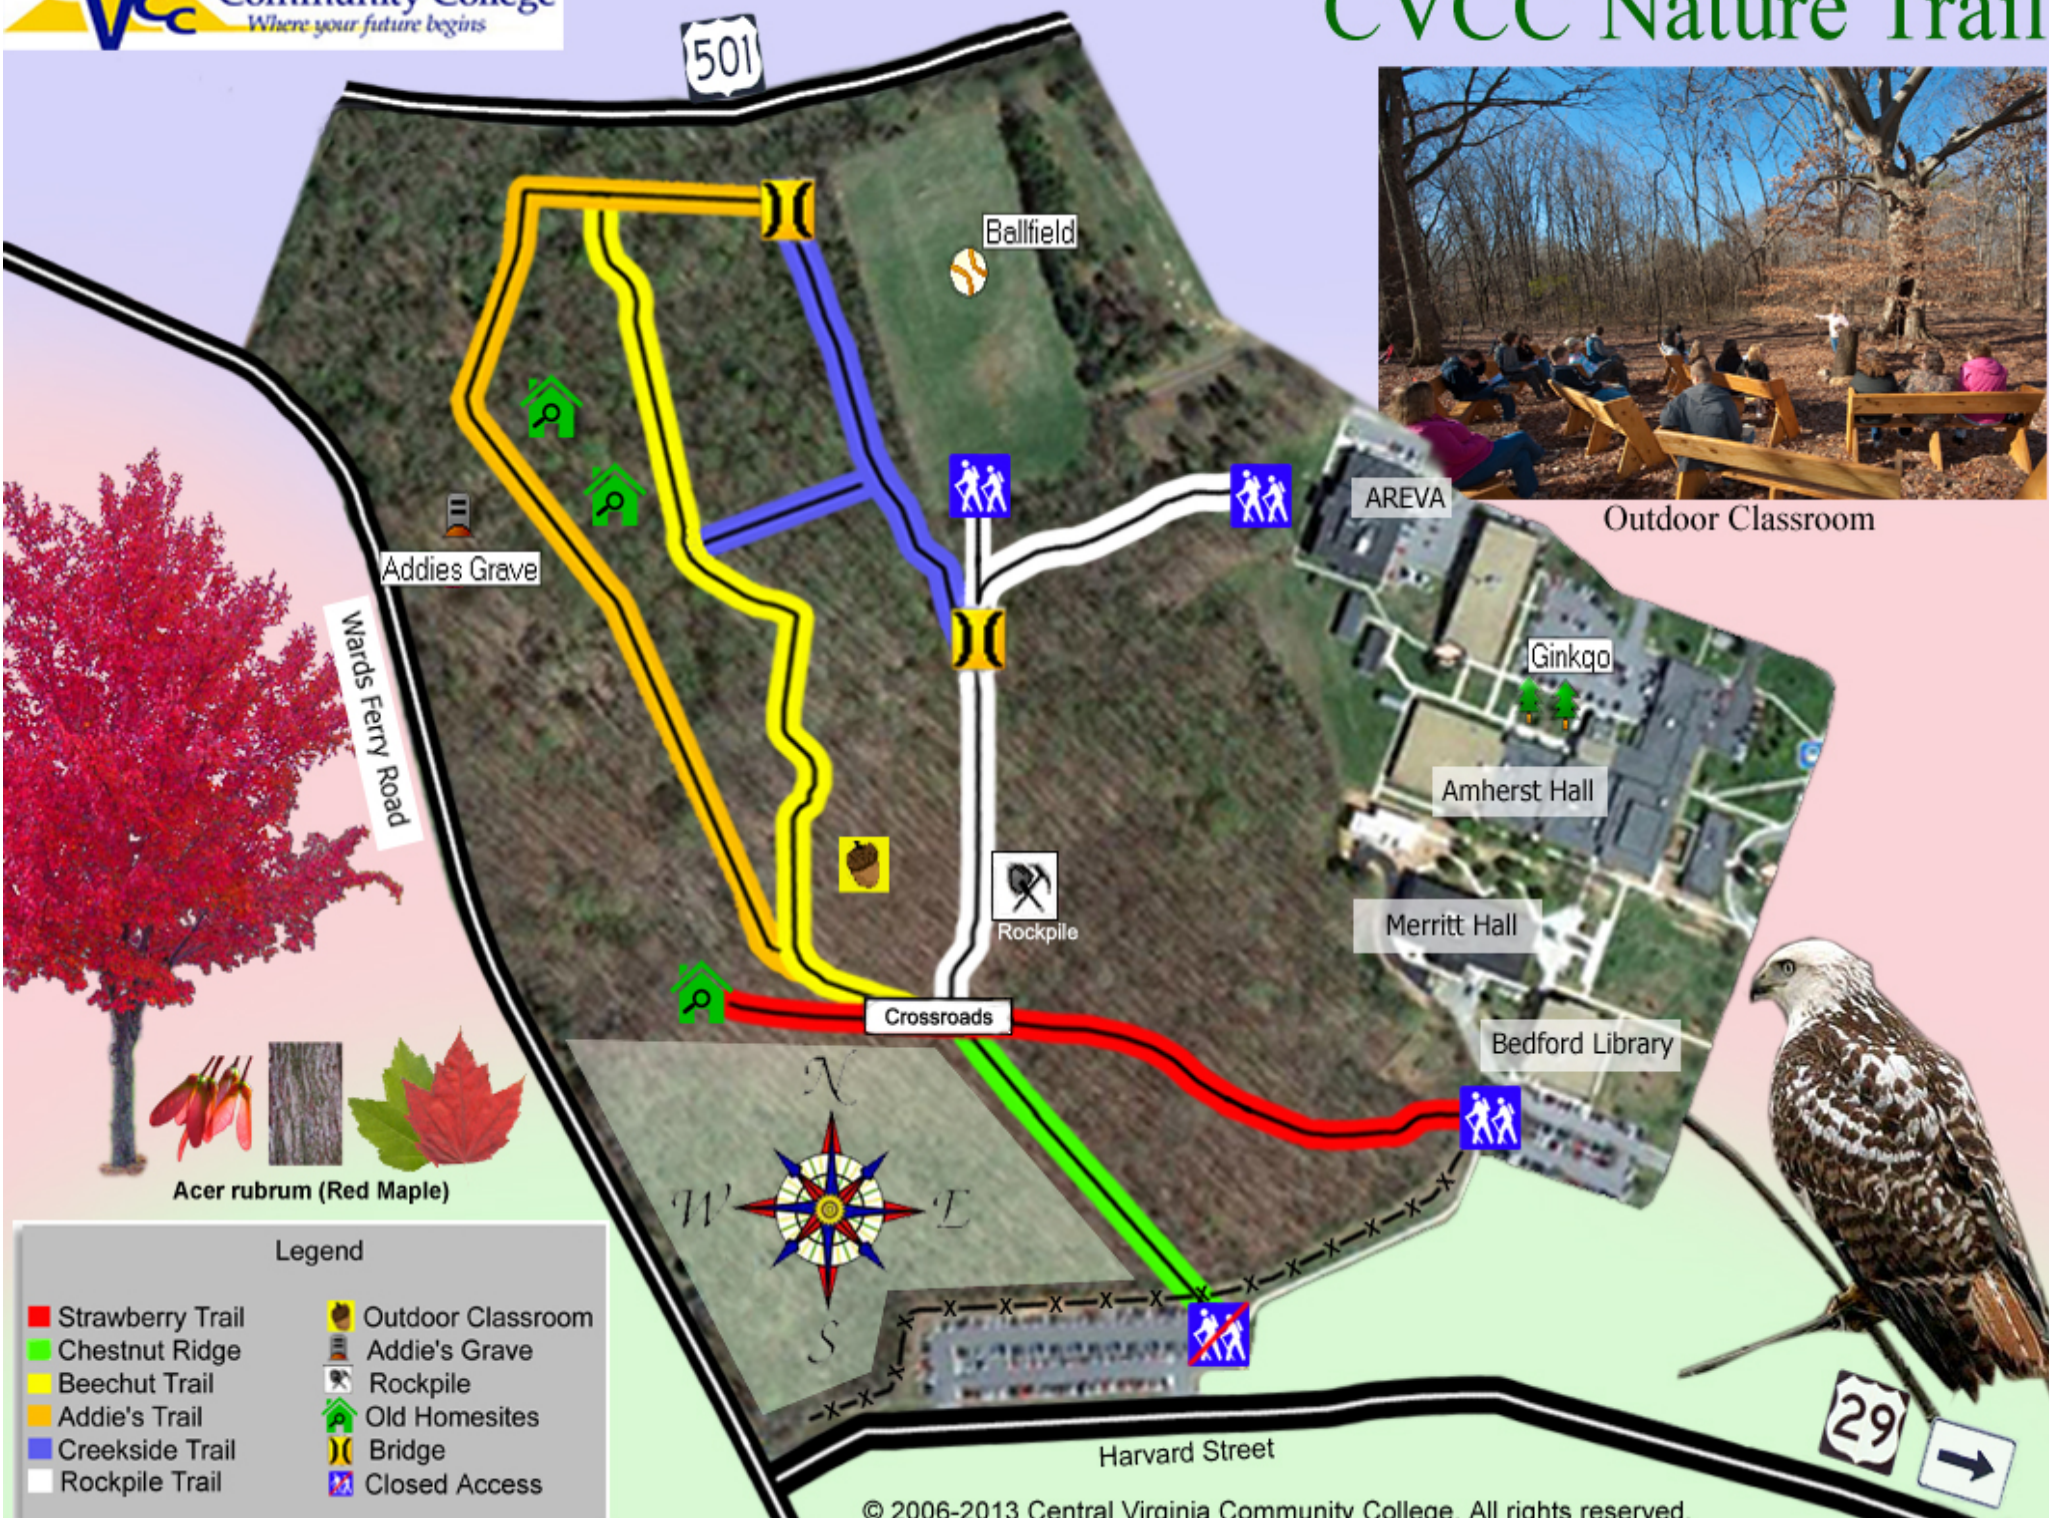

CVCC Nature Trail

Outdoor Classroom

Acer rubrum (Red Maple)

Legend

- Strawberry Trail
- Chestnut Ridge
- Beechut Trail
- Addie's Trail
- Creekside Trail
- Rockpile Trail
- Outdoor Classroom
- Addie's Grave
- Rockpile
- Old Homesites
- Bridge
- Closed Access